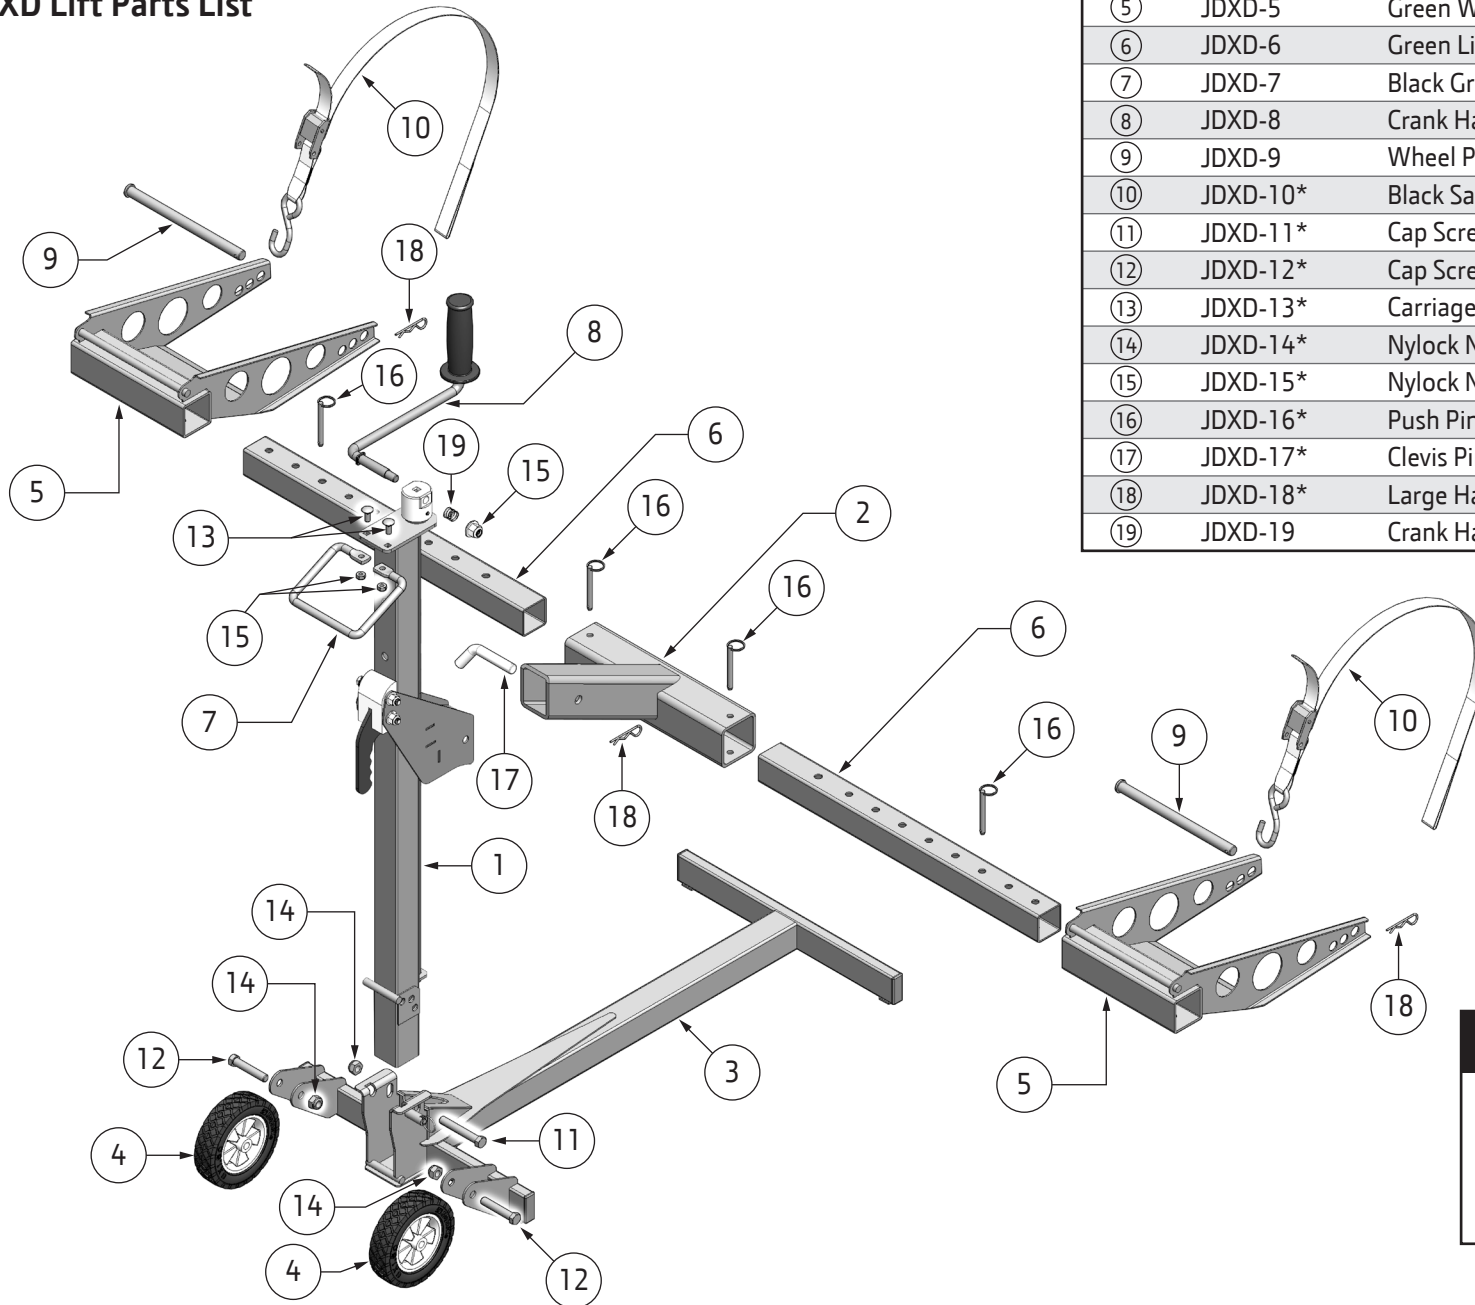

JOHN DEERE

LP45546

XD Lift Parts List

PART NO.	JDXD PART DESCRIPTION	QUANTITY
①	JDXD-1 Green Tower	1
②	JDXD-2 Green Lift Arm	1
③	JDXD-3 Green Base (Non-Servicable Item)	1
④	JDXD-4 Wheels with Yellow Inserts	2
⑤	JDXD-5 Green Wheel Pads	2
⑥	JDXD-6 Green Lift Arm Insert	1
⑦	JDXD-7 Black Grip Handle	1
⑧	JDXD-8 Crank Handle	1
⑨	JDXD-9 Wheel Pad Support Rod	2
⑩	JDXD-10* Black Safety Strap	2
⑪	JDXD-11* Cap Screw M12-1.75 x 80	1
⑫	JDXD-12* Cap Screw M12-1.75 x 65	2
⑬	JDXD-13* Carriage Bolt M8-1.25 x 20	3
⑭	JDXD-14* Nylock Nut M12-1.75	3
⑮	JDXD-15* Nylock Nut M8-1.25	3
⑯	JDXD-16* Push Pin	4
⑰	JDXD-17* Clevis Pin	1
⑱	JDXD-18* Large Hair Pin	3
⑲	JDXD-19 Crank Handle Spring	1